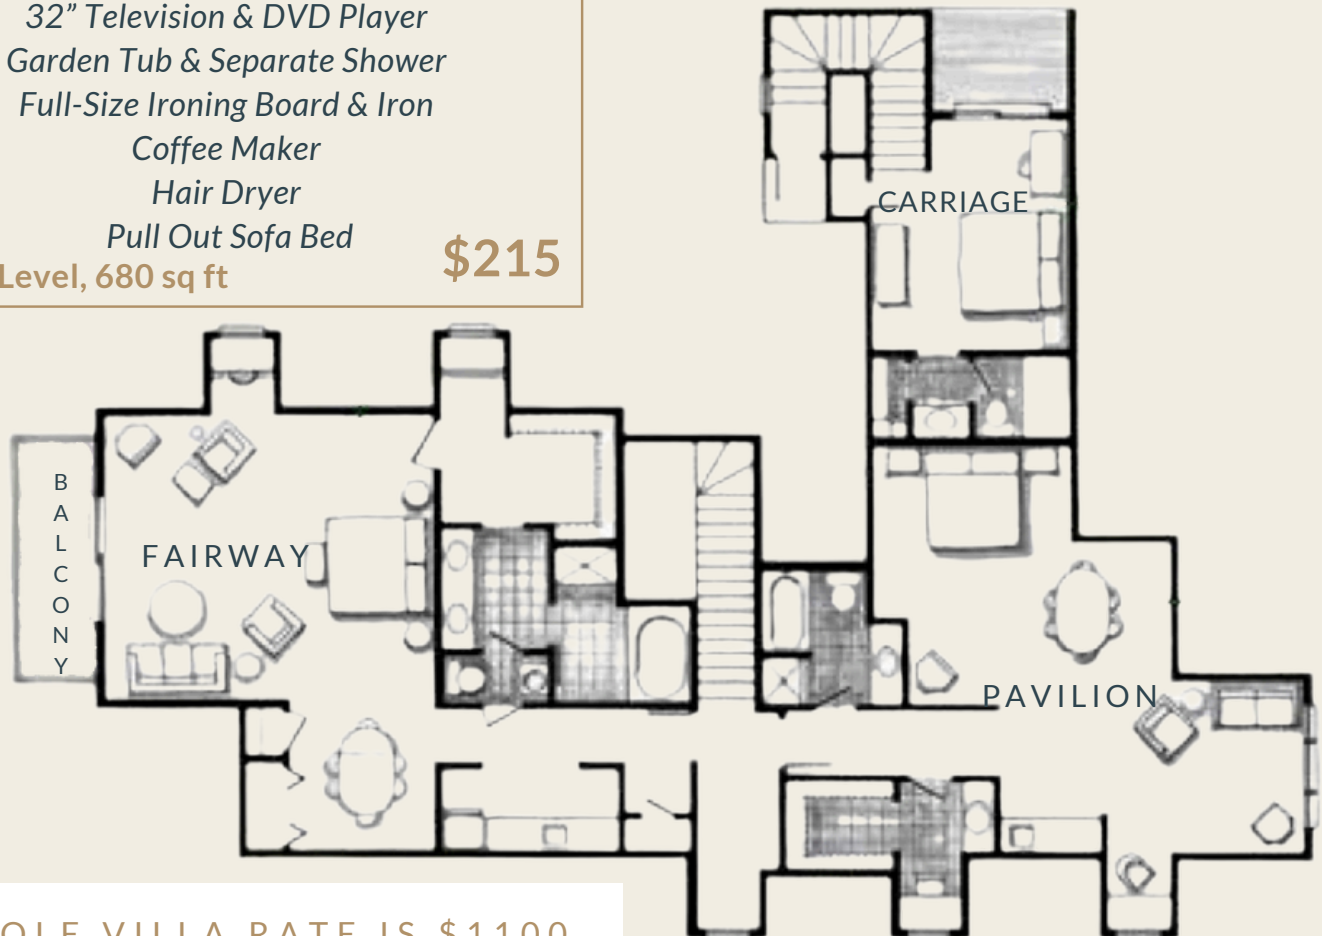

THE VILLAS AT CARTER PLANTATION

UPPER
LEVEL

THE CARRIAGE HOUSE

King Size Bed
Executive Workspace
Private Balcony
27" Television & DVD Player
Full Size Ironing Board & Iron
Coffee Maker
Hair Dryer

Lower Level, 304 sq ft

$146

THE FAIRWAY SUITE

King Size Bed
Executive Workspace
Full-Size Kitchen
Dining Area
Over-Sized Walk-In Closet
Spacious Living Area
42" Big Screen TV & DVD Player
Garden Tub & Separate Shower
Double Sink Vanity
Full-Size Ironing Board & Iron
Coffee Maker
Hair Dryer
Pull Out Sofa Bed

Lower Level, 916 sq ft

$237

THE PAVILION SUITE

King Size Bed
Executive Workspace
Wet Bar
Dining Area
Large Walk-In Closet
Comfortable Living Area
32" Television & DVD Player
Garden Tub & Separate Shower
Full-Size Ironing Board & Iron
Coffee Maker
Hair Dryer
Pull Out Sofa Bed

Lower Level, 680 sq ft

$215

WHOLE VILLA RATE IS $1100
PLUS TAX & RESORT FEES